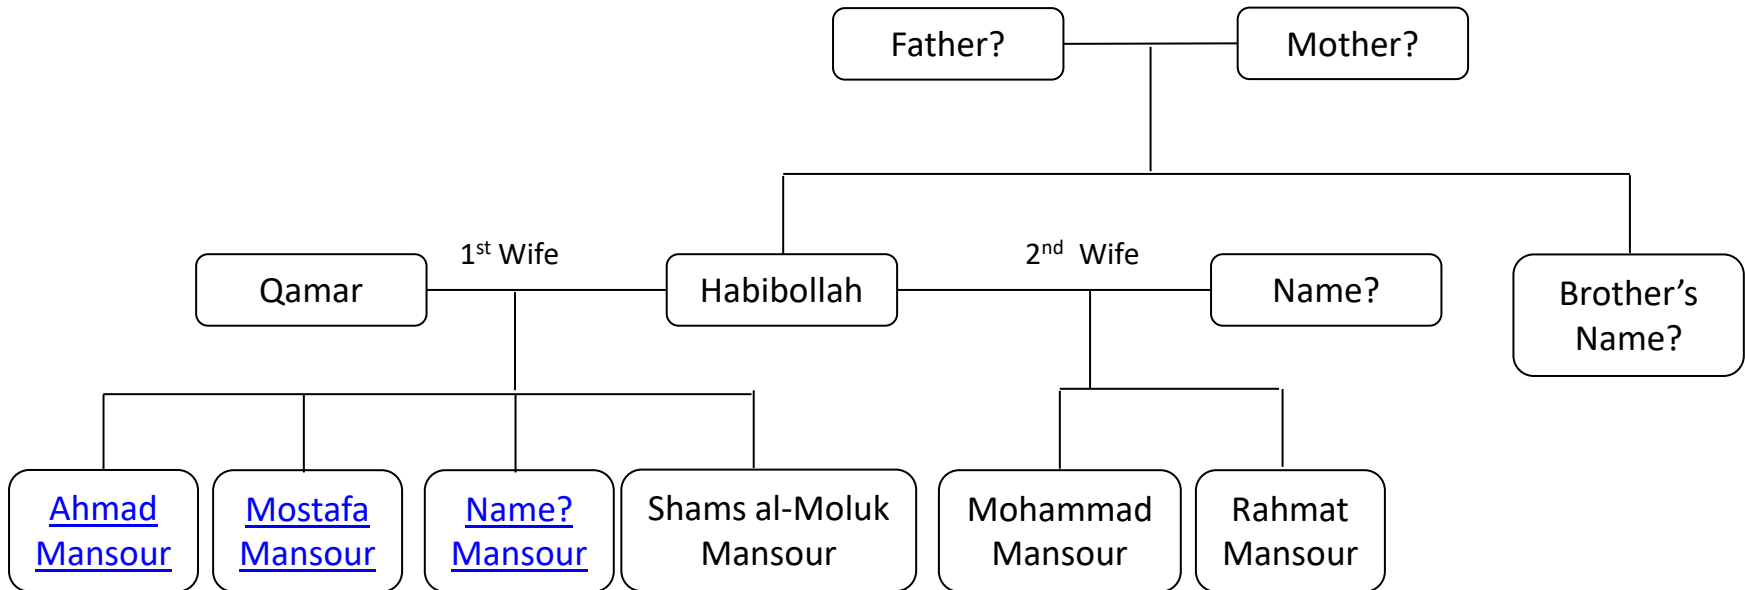

Habibollah Khan's Family Tree