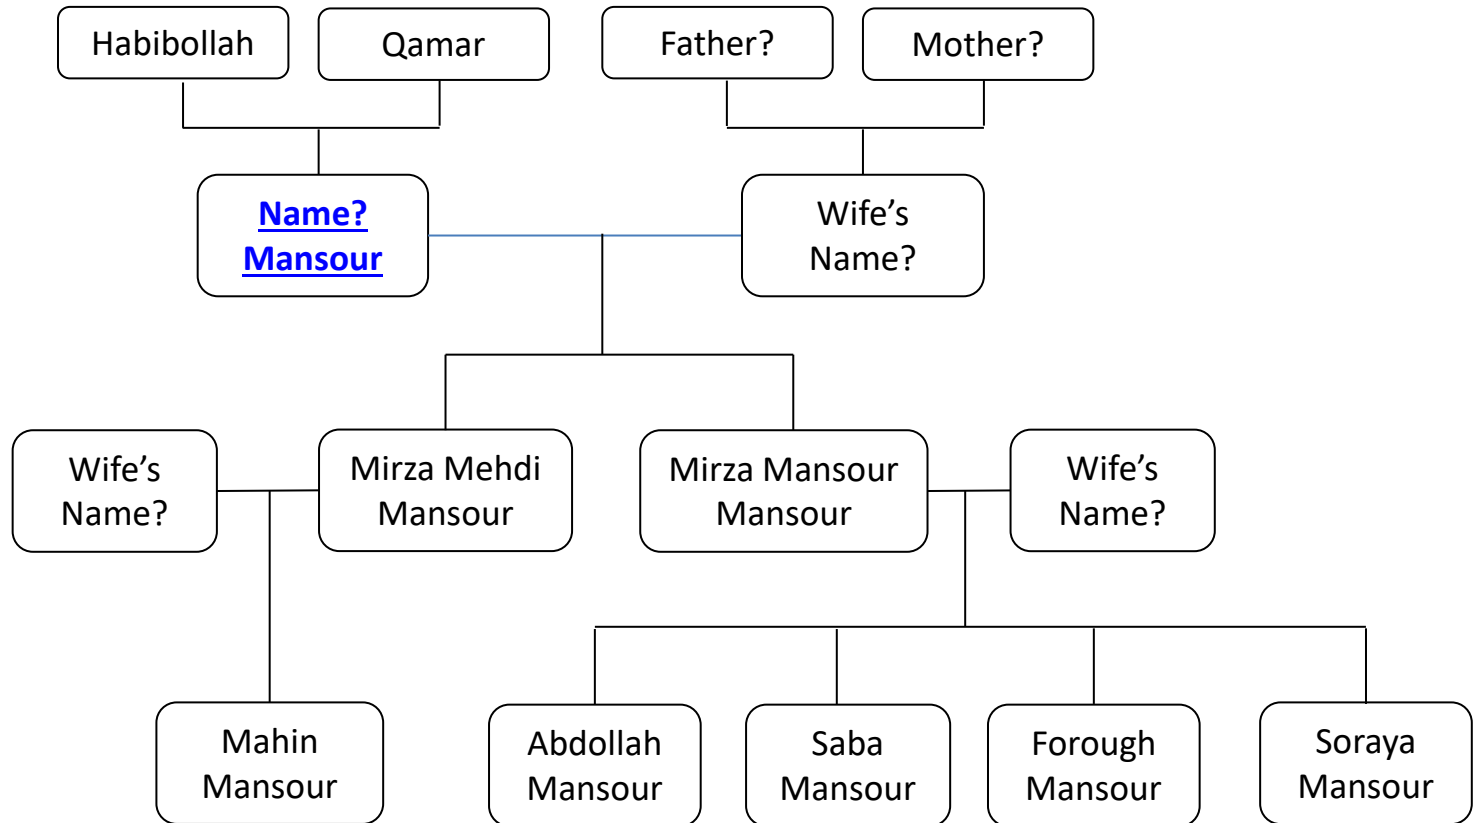

Part 1: Family Trees

- Habibollah Khan

Children

- Ahmad Mansour
- Mostafa Mansour
- Shams al-Moluk Mansour
- Rahmat Mansour
- Mohammad Mansour

Grandchildren

- [Azarmidokht Faridi](#)
- [Daryadokht Faridi](#)
- [Toufandokht Faridi](#)
- [Zarindokht Faridi](#)
- [Shahindokht Faridi](#)
- [Takin Faridi](#)
- [Fereshteh Faridi](#)
- Rezaqoli Shahidi
- Farideh Shahidi
- Manijeh Shahidi

Habibollah Khan's Family Tree

Habibollah Khan's Brother Family Tree

Ahmad Mansour's Family Tree

Mostafa Mansour's Family Tree

Ahmad Mansur's Second Brother Family Tree

Shams al-Moluk Mansur's Family Tree

Part 2: Personal Profiles

Hojabr Mansour

- Date and Place of Birth: ?, Tehran
- Father: [Ahmad Mansour](#)
- Mother: Noushafarin Nasserri
- Siblings: Showkat Nasserri
- Spouse: N.A.
- Date and Place of Death: at the age of 14 (due to Typhoid), Tehran
- Family Trees: [Habibollah Mansour](#); [Ahmad Mansour](#)

Showkat Nasseri

- Date and Place of Birth: 1911 (1290 H.S.), Tehran
- Father: [Ahmad Mansour](#)
- Mother: Noushafarin Nasseri
- Siblings: Hojabr Mansour
- Spouse: [Hedayatollah Faridi](#)
- Children: [Azarmidokht](#), [Daryadokht](#), [Toufandokht](#), [Zarrindokht](#), [Shahindokht](#), [Takin](#), [Fereshteh](#)
- Profession: Housewife
- Date and Place of Death: 1953 (1332 H.S.), Tehran
- Family Trees: [Habibollah Mansour](#); [Ahmad Mansour](#)