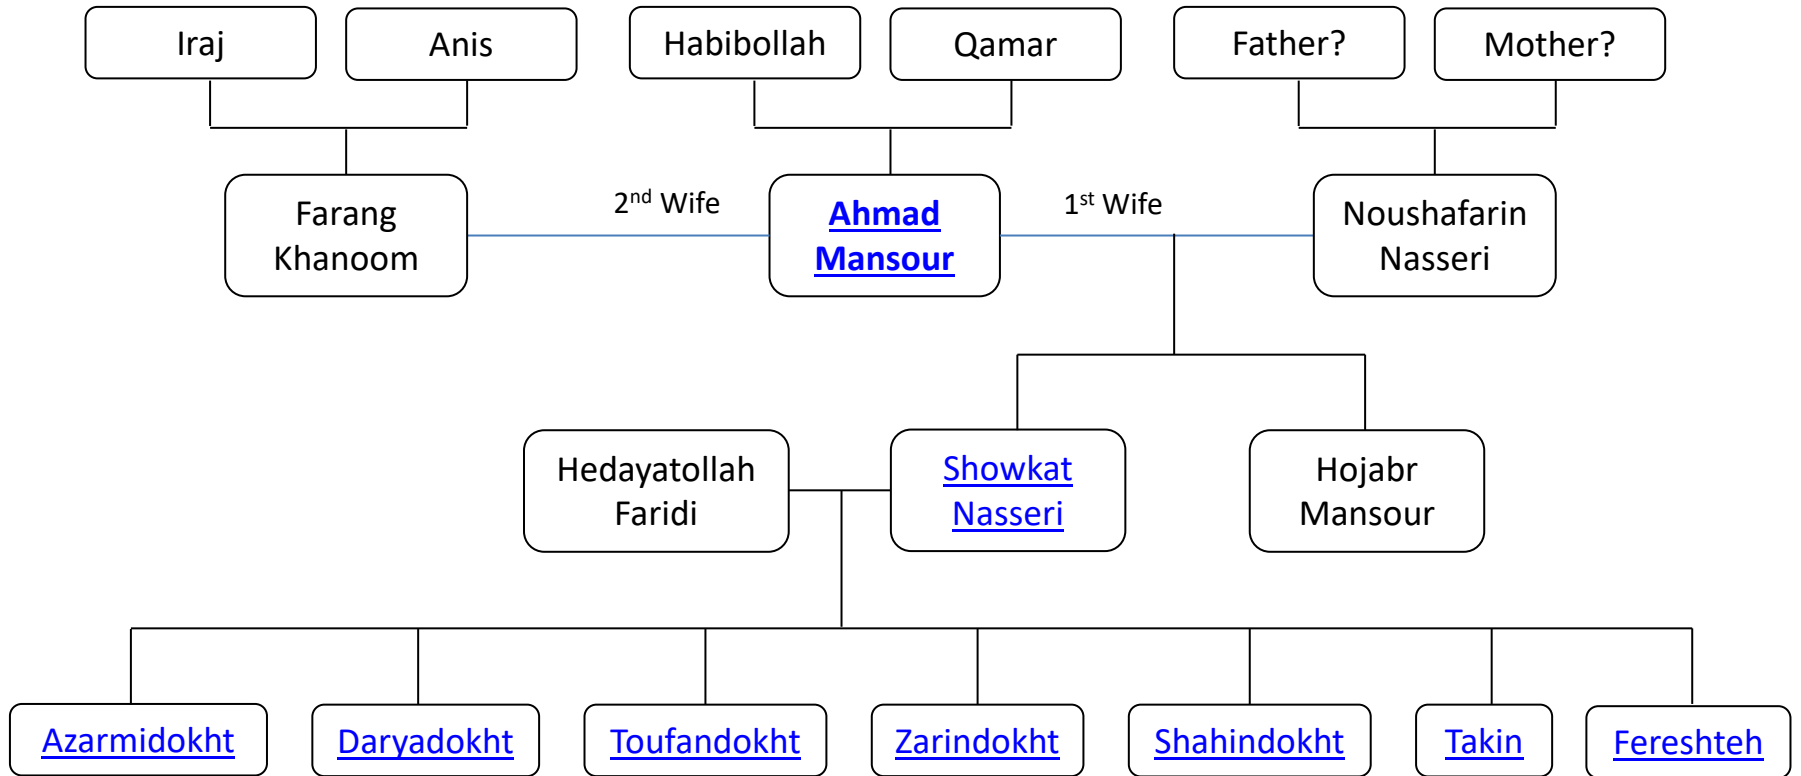

Status: **Work in Progress**

When sending info or corrections, pls refer to the slide title. Thanks.

Table of Contents

- Part 1: Family Trees
 - This section is limited to the family trees of Habibollah Khan Mo'alleem and those of his children and grandchildren who survived and made families of their own
- Part 2: Personal Profiles
 - This includes the personal profiles of Habibollah Khan and all the generations descended from him (i.e. children, grandchildren, great grandchildren and so on)

Part 1: Family Trees

- Habibollah Khan

Children

- Ahmad Mansour
- Mostafa Mansour
- Shams al-Moluk Mansour
- Rahmat Mansour
- Mohammad Mansour

Grandchildren

- [Azarmidokht Faridi](#)
- [Daryadokht Faridi](#)
- [Toufandokht Faridi](#)
- [Zarindokht Faridi](#)
- [Shahindokht Faridi](#)
- [Takin Faridi](#)
- [Fereshteh Faridi](#)
- Rezaqoli Shahidi
- Farideh Shahidi
- Manijeh Shahidi

Habibollah Khan's Family Tree

Habibollah Khan's Brother Family Tree

Ahmad Mansour's Family Tree

Mostafa Mansour's Family Tree

Ahmad Mansur's Second Brother Family Tree

Shams al-Moluk Mansur's Family Tree

Part 2: Personal Profiles

Hojabr Mansour

- Date and Place of Birth: ?, Tehran
- Father: [Ahmad Mansour](#)
- Mother: Noushafarin Nasserri
- Siblings: Showkat Nasserri
- Spouse: N.A.
- Date and Place of Death: at the age of 14 (due to Typhoid), Tehran
- Family Trees: [Habibollah Mansour](#); [Ahmad Mansour](#)