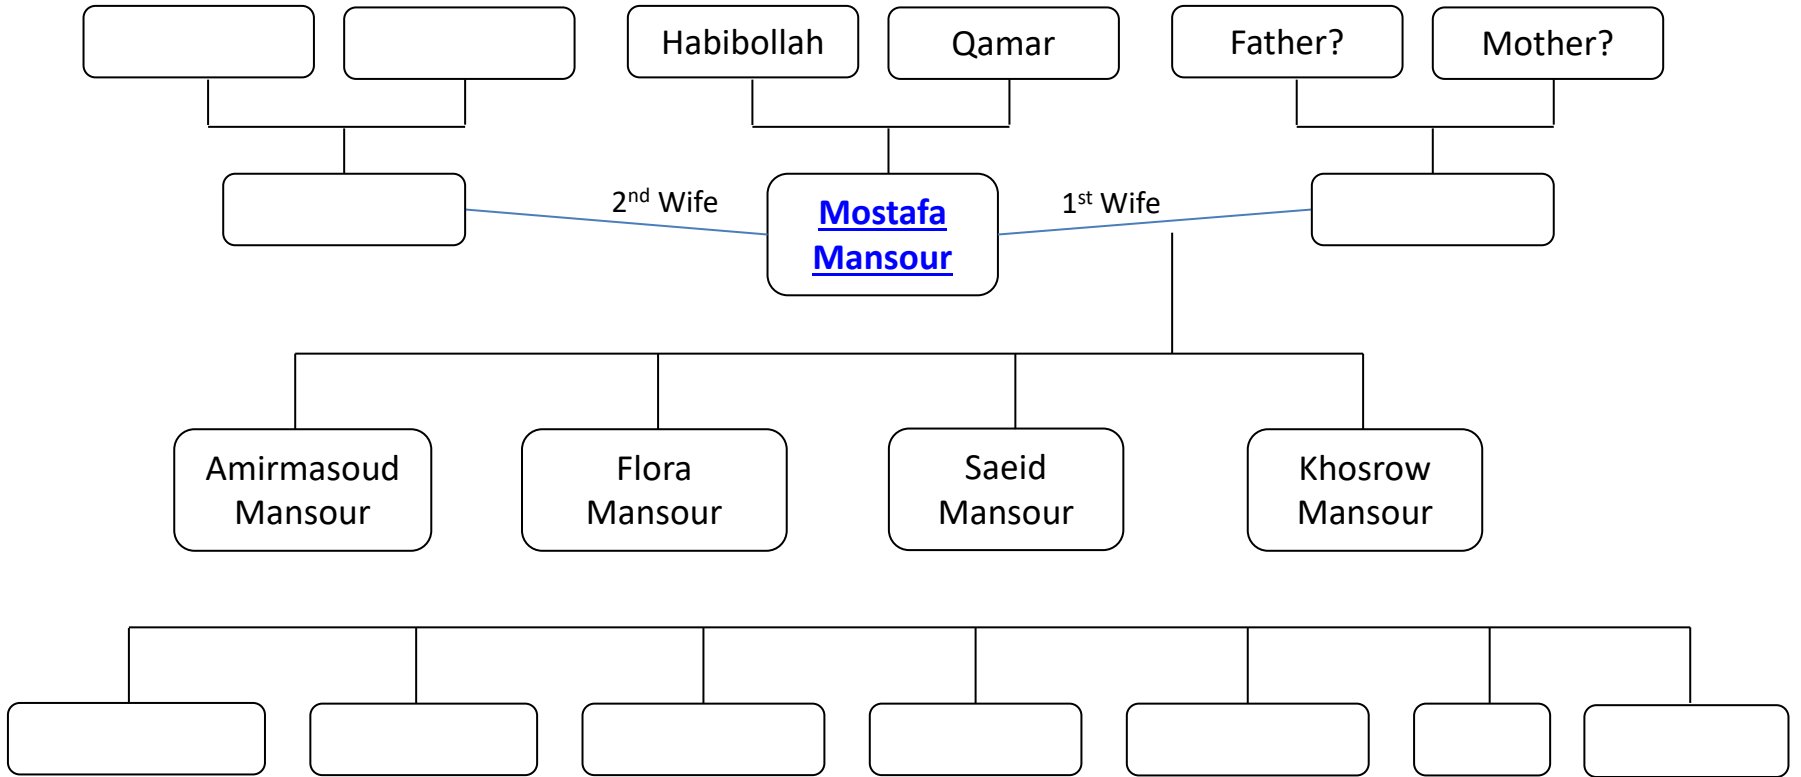

Habibollah Khan's Family Tree

Habibollah Khan's Brother Family Tree

Ahmad Mansour's Family Tree

Mostafa Mansour's Family Tree

Ahmad Mansur's Second Brother Family Tree

Shams al-Moluk Mansur's Family Tree

Part 2: Personal Profiles

Hojabr Mansour

- Date and Place of Birth: ?, Tehran
- Father: [Ahmad Mansour](#)
- Mother: Noushafarin Nasserri
- Siblings: Showkat Nasserri
- Spouse: N.A.
- Date and Place of Death: at the age of 14 (due to Typhoid), Tehran
- Family Trees: [Habibollah Mansour](#); [Ahmad Mansour](#)